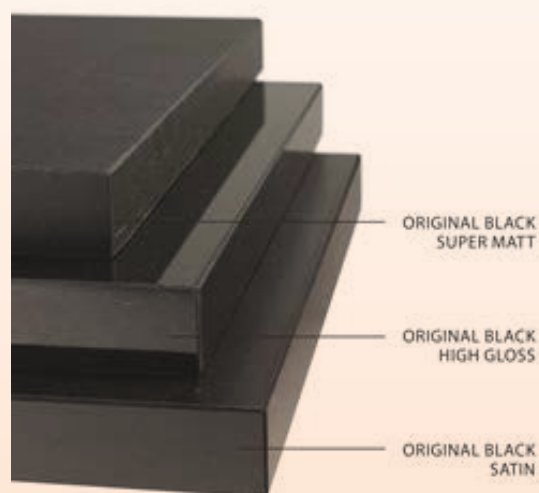

MDF décoratif teinté dans la masse

	3,05m x 1,22m	Bande de chant
MDF Fibrалux MR Black 18mm	X	
MDF Fibrалux MR Grey 18mm	X	
MDF Fibrалux MR Black 18mm SUPER MATT	X	
BDC ABS Black SUPER MATT 0L100 SM1 23x1mm / Rlx 75ml		X
MDF Fibrалux MR Black 18mm SATIN	X	
BDC ABS Black SATIN 0L100 SA1 23x1mm / Rlx 75ml		X
MDF Fibrалux MR Black 18mm HIGH GLOSS	X	
BDC ABS Black HIGH GLOSS 0L100 HG1 23x1mm / Rlx 75ml		X
MDF Fibrалux MR Grey 18mm MERCURY SUPER MATT	X	
BDC ABS Mercury grey SUP MATT 0L102 SM1 23x1mm / Rlx 75ml		X
MDF Fibrалux MR Grey 18mm METEOR SUPER MATT	X	
BDC ABS Meteor Grey SUPER MATT 0L101 SM1 23x1mm / Rlx 75ml		X